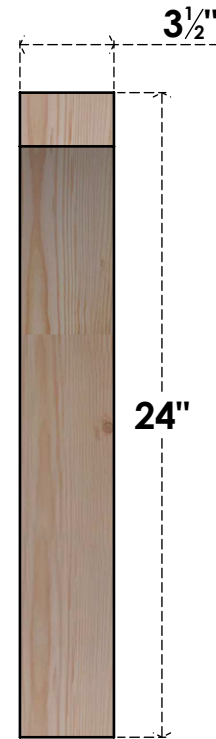

BRC04X12X24THR00SDF

3 1/2"W X 12"D X 24"H THORTON SMOOTH BRACE, DOUGLAS FIR

SIDE

FRONT

EKENA MILLWORK
 2300 WEST MAIN ST.
 CLARKSVILLE, TX 75426
 TOLL FREE: 866-607-0453
 WWW.EKENAMILLWORK.COM

NOTES

1. INSTALLATION TO BE COMPLETED IN ACCORDANCE WITH MANUFACTURER'S SPECIFICATIONS.
2. DRAWING MAY NOT BE TO SCALE
3. THIS DRAWING IS INTENDED FOR DESIGN AND PLANNING PURPOSES ONLY.
4. ALL INFORMATION CONTAINED HEREIN WAS CURRENT AT THE TIME OF DEVELOPMENT BUT MUST BE REVIEWED AND APPROVED BY THE PRODUCT MANUFACTURER TO BE CONSIDERED ACCURATE.
5. PRODUCTS ARE NOT KILN DRIED. THIS ITEM IS UNIQUE AND WILL CONTAIN THE NATURAL VARIATIONS THAT THE WOOD SPECIES OFFERS. THIS MAY RESULT IN VARIATIONS UP TO 1/4"