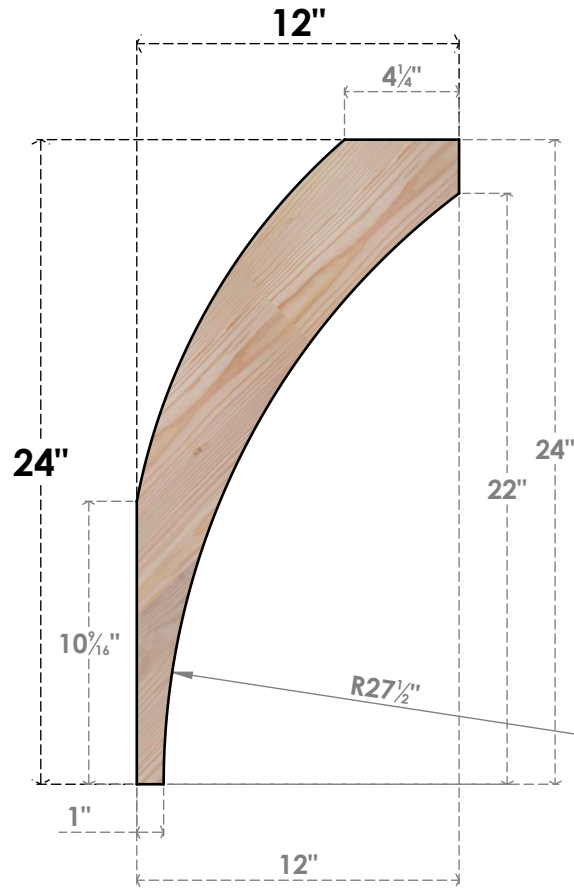

BRC04X12X24THR00SDF

3 1/2"W X 12"D X 24"H THORTON SMOOTH BRACE, DOUGLAS FIR

SIDE

FRONT

EKENA MILLWORK
 2300 WEST MAIN ST.
 CLARKSVILLE, TX 75426
 TOLL FREE: 866-607-0453
 WWW.EKENAMILLWORK.COM

NOTES

1. INSTALLATION TO BE COMPLETED IN ACCORDANCE WITH MANUFACTURER'S SPECIFICATIONS.
2. DRAWING MAY NOT BE TO SCALE
3. THIS DRAWING IS INTENDED FOR DESIGN AND PLANNING PURPOSES ONLY.
4. ALL INFORMATION CONTAINED HEREIN WAS CURRENT AT THE TIME OF DEVELOPMENT BUT MUST BE REVIEWED AND APPROVED BY THE PRODUCT MANUFACTURER TO BE CONSIDERED ACCURATE.
5. PRODUCTS ARE NOT KILN DRIED. THIS ITEM IS UNIQUE AND WILL CONTAIN THE NATURAL VARIATIONS THAT THE WOOD SPECIES OFFERS. THIS MAY RESULT IN VARIATIONS UP TO 1/4"